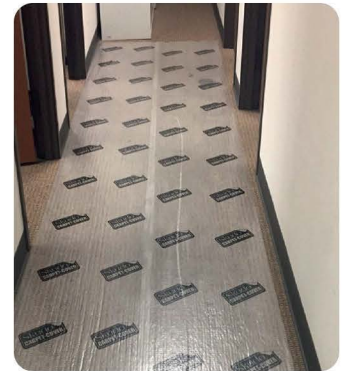

Protects high traffic areas