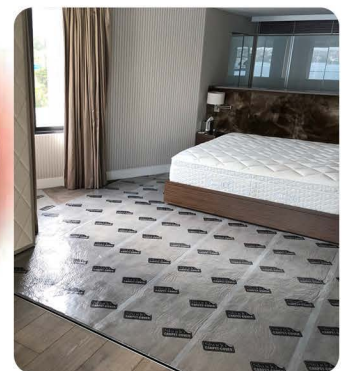

Easy to apply and reposition